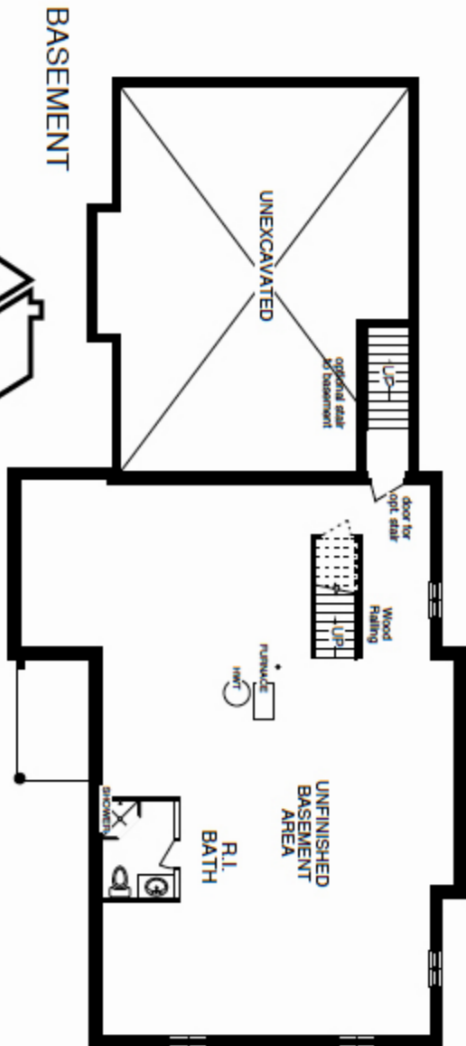

1521 Square Foot Bungalow

This 1521 square foot, 3 bedroom bungalow features 2 full baths, convenient main floor laundry room and a 3 car garage. Customise this house with optional raised basement, outdoor living space and a inside entry to the basement via the garage.

Key Features

- Bungalow
- 3 Bedrooms
- 2 Bathrooms (2, 4 Piece)
- 3 Car Garage
- Main Floor Laundry
- Optional Outdoor Living Area
- Optional Raised Basement
- Optional Inside Entry to Basement

Model B - 1521

All dimensions are approximate
Actual usable space may vary
from the stated floor area.
Materials, specifications and floor plans
are subject to change without notice
All house renderings are artist's concept.
E. & O.E