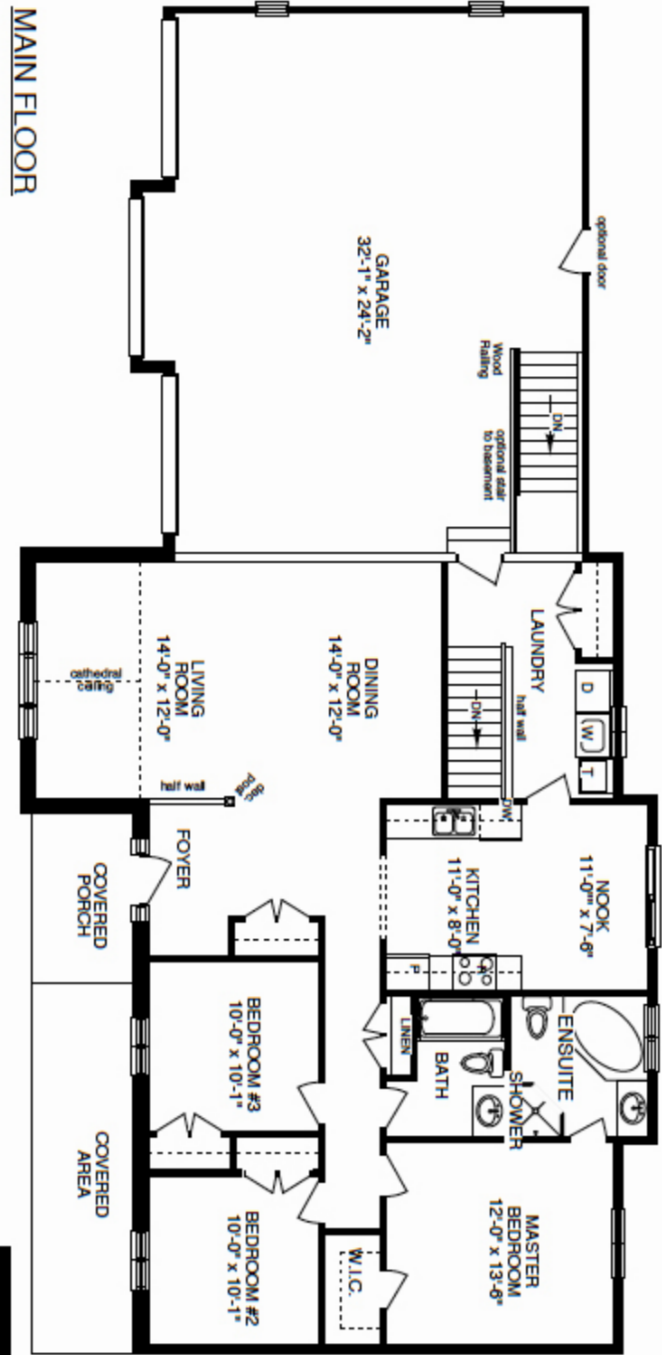

1521 Square Foot Bungalow

This 1521 square foot, 3 bedroom bungalow features 2 full baths, convenient main floor laundry room and a 3 car garage. Customise this house with optional raised basement, outdoor living space and a inside entry to the basement via the garage.

Key Features

- Bungalow
- 3 Bedrooms
- 2 Bathrooms (2, 4 Piece)
- 3 Car Garage
- Main Floor Laundry
- Optional Outdoor Living Area
- Optional Raised Basement
- Optional Inside Entry to Basement

Model B - 1521

All dimensions are approximate
Actual usable space may vary
from the stated floor area.
Materials, specifications and floor plans
are subject to change without notice
All house renderings are artist's concept.
E. & O.E