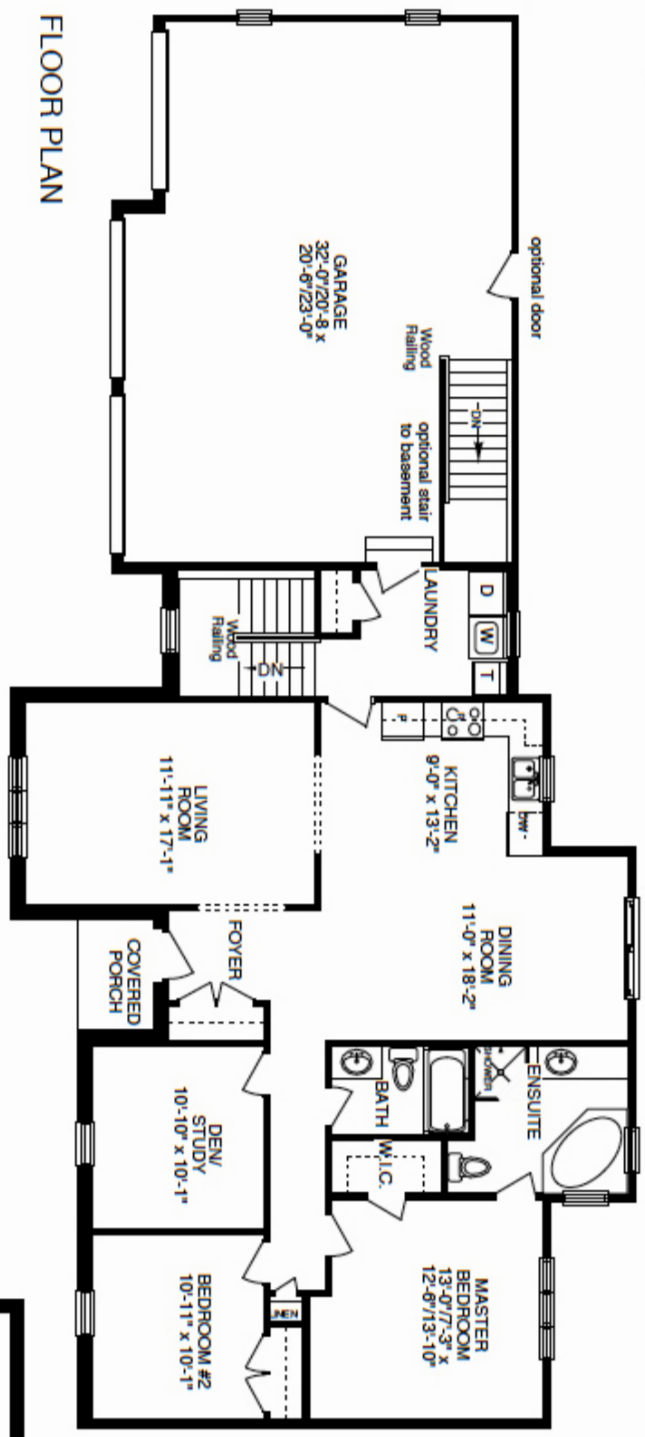

1511 Square Foot Bungalow

This 1511 square foot bungalow features 2 bedrooms plus a den, 2 four-piece bathrooms, main floor laundry facilities and optional 9 foot ceilings in the basement.

Key Features

- Bungalow
- 2 Bedrooms + Den
- 2 Bathrooms (2, 4 Piece)
- 3 Car Garage
- Main Floor Laundry
- Optional Raised Basement
- Optional Inside Entry to Basement

Model B - 1511

FLOOR PLAN

All dimensions are approximate
Actual usable space may vary
from the stated floor area.
Materials, specifications and floor plans
are subject to change without notice
All house renderings are artist's concept.
E. & O.E

BASEMENT PLAN